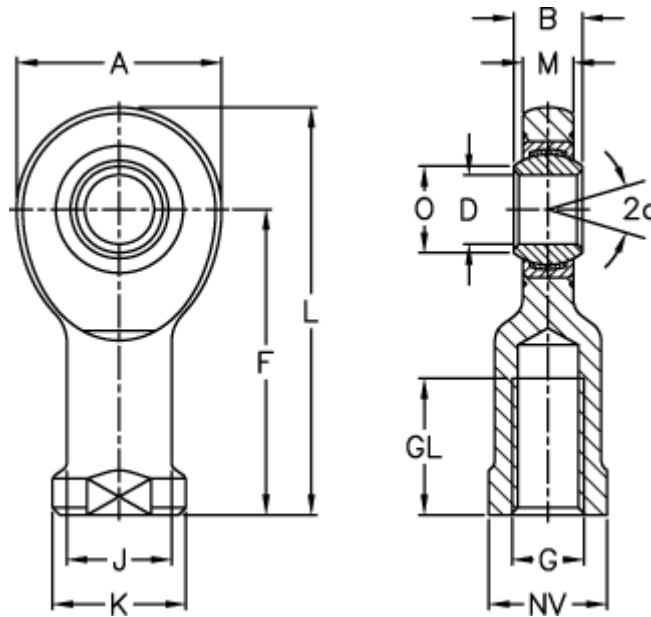

# Data Sheet

Article number: 03484008

Description: Fluro Rod end EIL 8D

Note: 8

## Measures

A	= 24	J	= 12.5
a (degrees)	= 15	K	= 16
B	= 8	L	= 48
D	= 8	M	= 6
Dynamic drive (kN)	= 5.8	NV	= 14
F	= 36	O	= 10.2
g	= M8	Static drive kN	= 15.8
GL	= 16	Weight	= 38